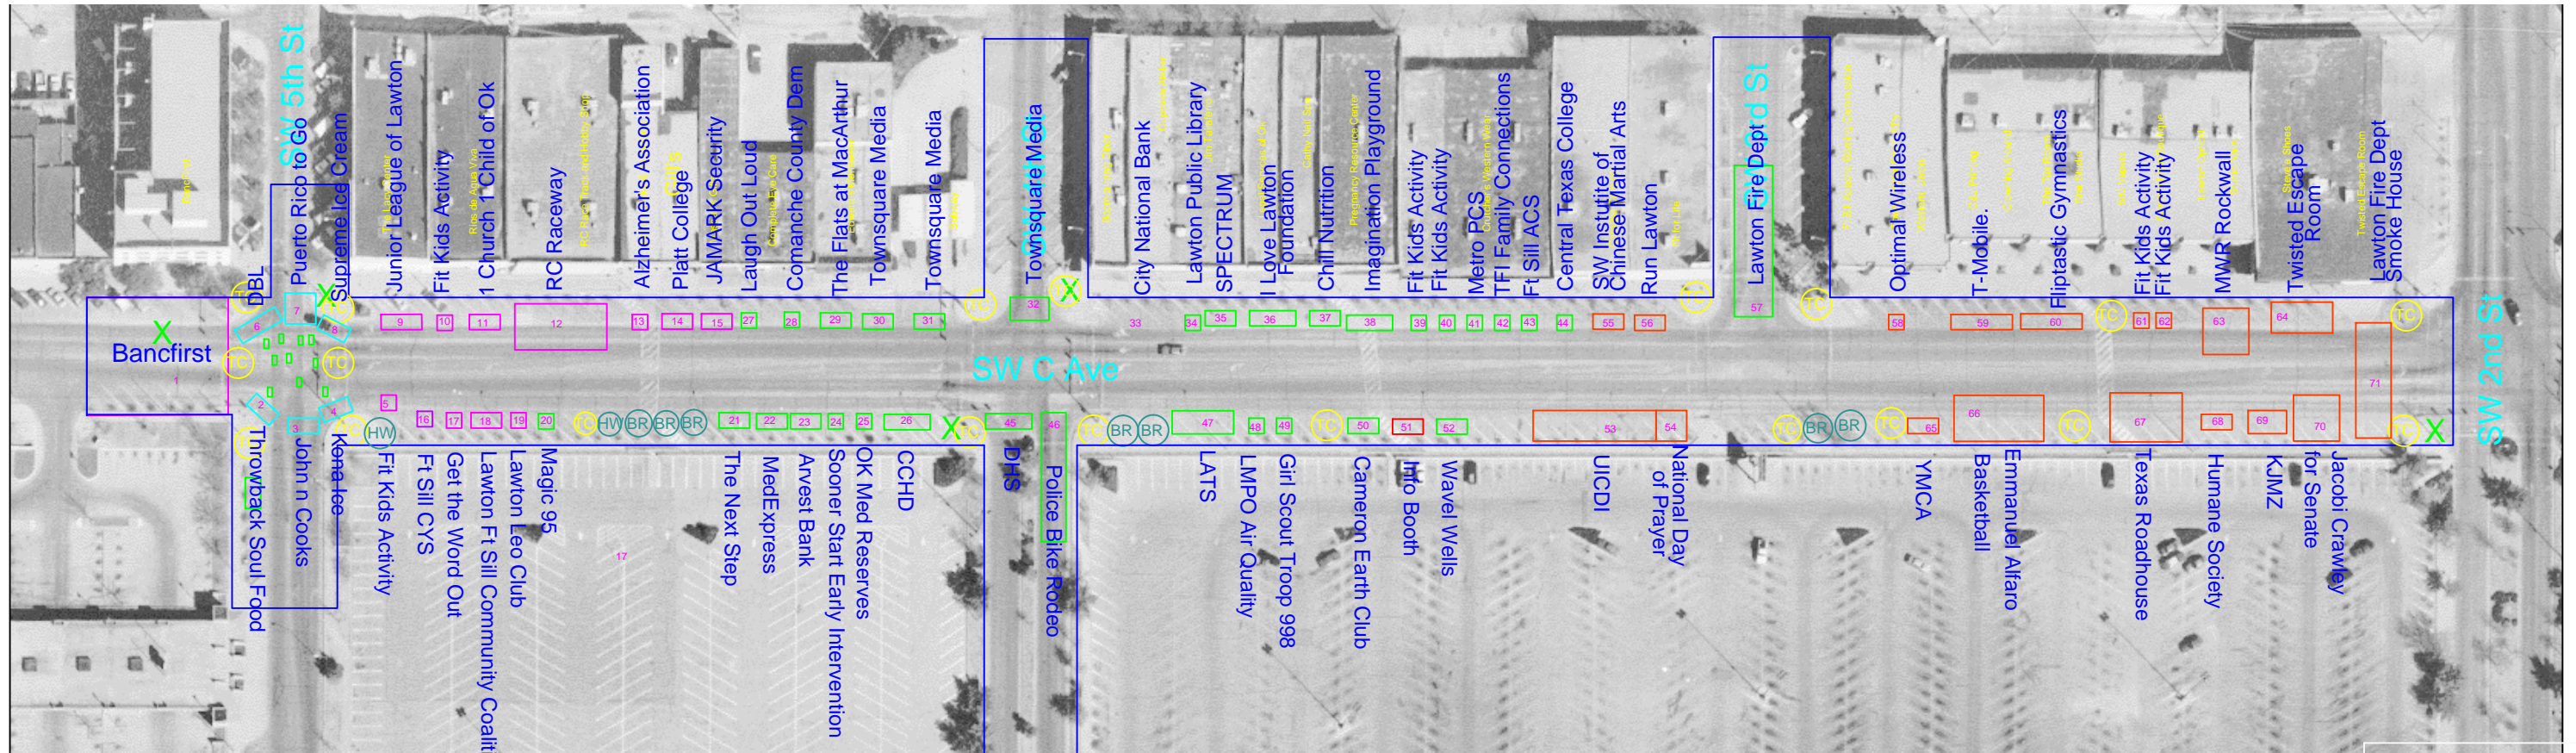

2018 SPRING OPEN STREET EVENT

- | | | | |
|--------------------------------|-------------------------------------|--|-------------------------------------|
| 1- BancFirst | 22- Med Express | 42- TFI Family Connections | 63- MWR |
| 2- Throwback Soul Food | 23- Arvest Bank | 43- Ft Sill ACS | 64- Twisted Escape Room |
| 3- John N Cooks | 24- Sooner Start Early Intervention | 44- Central Texas College | 65- Lawton Family YMCA |
| 4- Kona Ice | 25- OK Med Reserve | 45- OK DHS | 66- Emmanuel Alfaro |
| 5- Fit Kids Activity | 26- CCHD | 46- Lawton Police Dept | 67- Texas Roadhouse |
| 6- DBL Food Truck | 27- Laugh Out Loud | 47- LATS | 68- Humane Society of Lawton |
| 7- Puerto Rico to Go | 28- Comanche County Democrats | 48- LMPO Air Quality | 69- KJMZ |
| 8- Supreme Ice Cream Truck | 29- The Flats at Macarthur | 49- Girl Scout Troop 997 | 70- Jacobi Crowley for State Senate |
| 9- Junior League of Lawton | 30- Townsquare Media | 50- Cameron Earth Club | 71- LFD |
| 10- Fit Kids Activiey | 31- Townsquare Media | 51- Information Booth | |
| 11- 1 Church, 1 Child of Ok | 32- Townsquare Media | 52- Wavel Wells | |
| 12- RC Raceway | 33- City National Bank | 53- UICDI | |
| 13- Alzheimer's Association | 34- Lawton Public Library | 54- National Day of Prayer | |
| 14- Platt College | 35- SPECTRUM Foundation | 55- SW Institute of Chinese Martial Arts | |
| 15- JAMARK | 36- I Love Lawton Foundation | 56- Run Lawton | |
| 16- Fort Sill CYS | 37- Chill Nutrition | 57- LFD Fire Truck | |
| 17- Get the Word Out | 38- Imagination Playground | 58- Optimal Wireless | |
| 18- Lawton Community Coalition | 39- Fit Kids Activity | 59- T-Mobile | |
| 19- Lawton Leo Club | 40- Fit Kids Activity | 60- FlipTastic Gymnastics | |
| 20- Magic 95 | 41- Metro PCS | 61- Fit Kids Activity | |
| 21- The Next Step | | 62- Fit Kids Activity | |